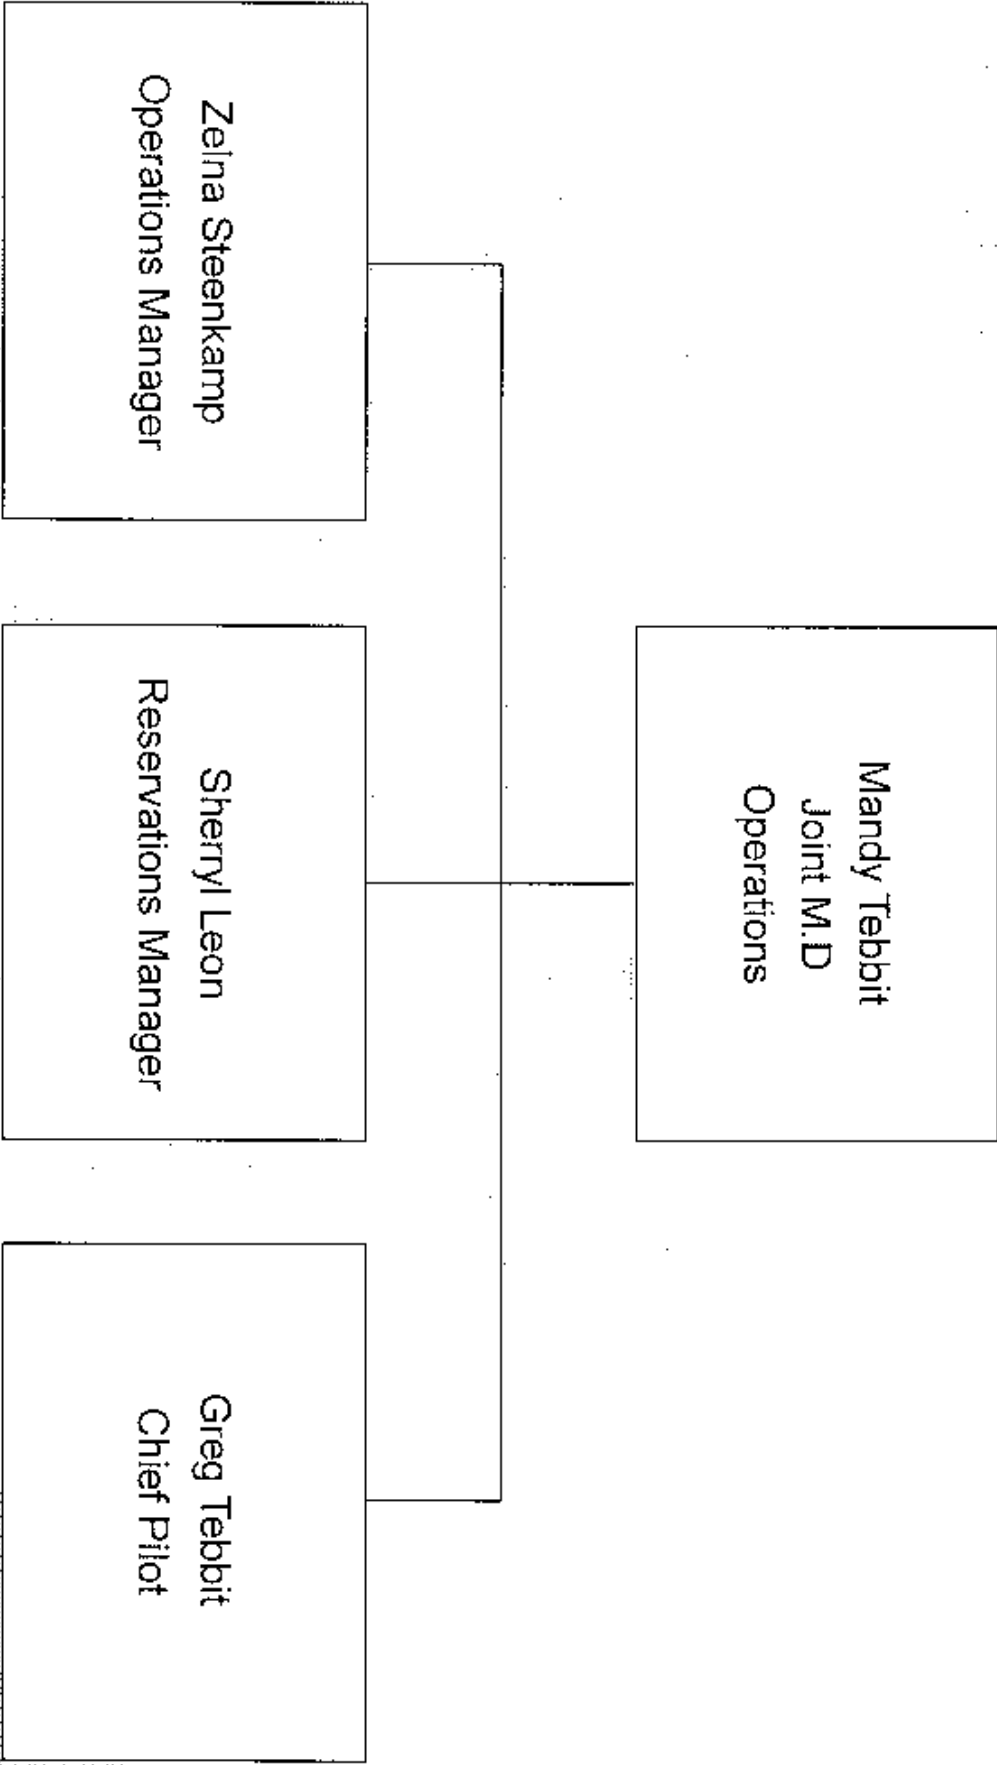

Scheduled Passenger Operations